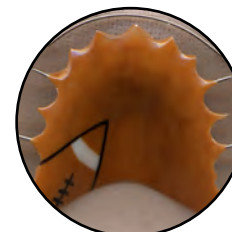

Daisy

Disguise

Clouds

Available with different blue backgrounds

Camouflage

Golf Green

Honeycomb

High Roller

Initial

Ladybug

Moo & Improved

Mr. Ickey

Patient Name
Specify colors

Pig Skin

Polka Dots

Rainbow

Smiley Face
(Specify background color)

Sour Grapes

Swirls

Tie Die

Tie-Dye Custom

Watermelon

Standard Colors

Standard Colors are created with colors only and do not have a design or pattern in them, consequently we have reduced their costs to reflect that.